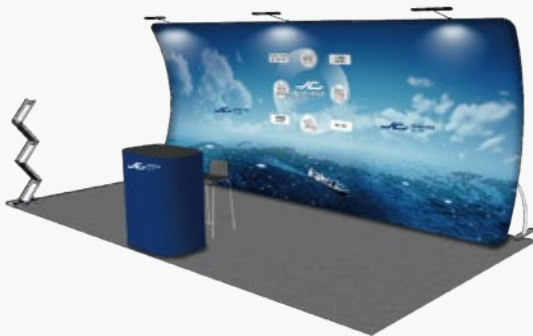

## 2 BOOTH SOLUTION

Booth TF-232 / Total : ₩4,710,000

Booth TF-233 / Total : 견적문의

Booth TF-234 / Total : 견적문의

Booth TF-235 / Total : ₩4,480,000

Booth TF-236 / Total : ₩4,320,000

Booth TF-237 / Total : ₩4,920,000