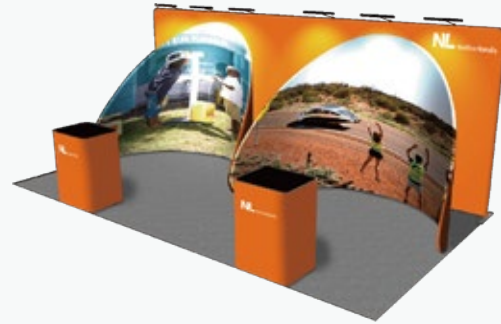

Booth TF-238 / Total : ₩4,150,000

Booth TF-239 / Total : ₩5,050,000

Booth TF-240 / Total : ₩8,410,000

Booth TF-241 / Total : 건적문의

Booth TF-242 / Total : 건적문의

Booth TF-243 / Total : 건적문의

Booth TF-244 / Total : ₩7,740,000