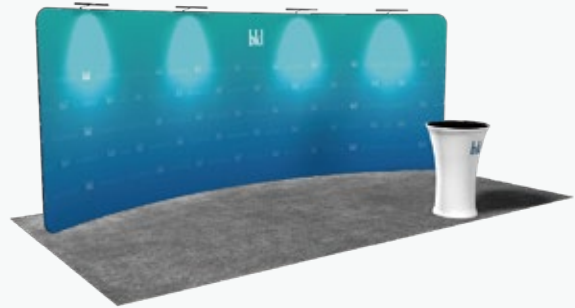

## 2 BOOTH SOLUTION

Booth TF-232 / Total : ₩4,710,000

Booth TF-233 / Total : 견적문의

Booth TF-234 / Total : 견적문의

Booth TF-235 / Total : ₩4,480,000

Booth TF-236 / Total : ₩4,320,000

Booth TF-237 / Total : ₩4,920,000