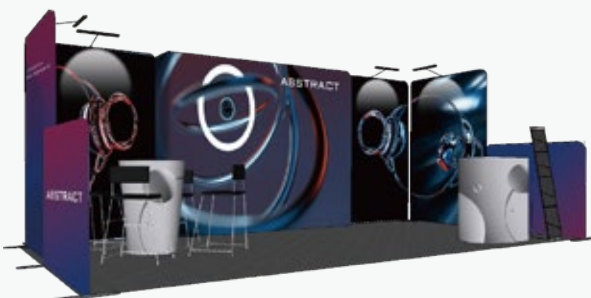

Booth TF-227 / Total : ₩5,820,000

Booth TF-229 / Total : 견적문의