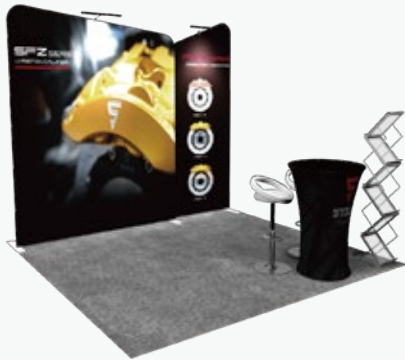

Booth TF-139 / Total : ₩3,450,000