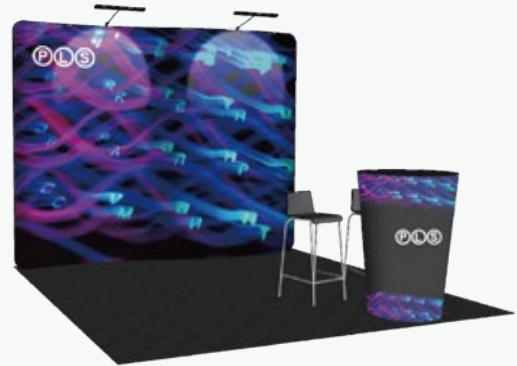

## 1 BOOTH SOLUTION

Booth TF-115 / Total : ₩3,630,000

Booth TF-116 / Total : ₩3,460,000

Booth TF-117 / Total : 견적문의

Booth TF-118 / Total : ₩2,880,000

Booth TF-119 / Total : ₩3,450,000

Booth TF-120 / Total : 견적문의