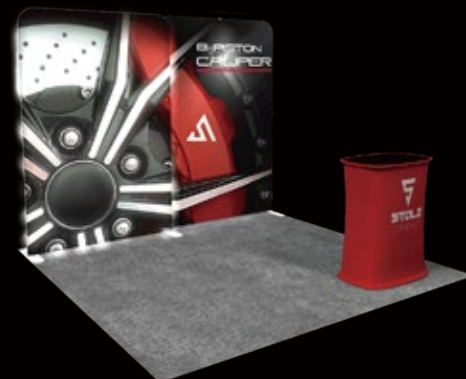

Booth TF-146 / Total : 견적문의