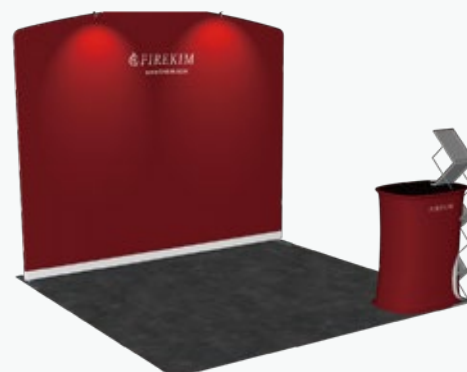

Booth TF-110 / Total : ₩3,370,000

Booth TF-111 / Total : 견적문의

Booth TF-112 / Total : ₩2,880,000

Booth TF-113 / Total : ₩3,210,000

Booth TF-114 / Total : ₩2,880,000