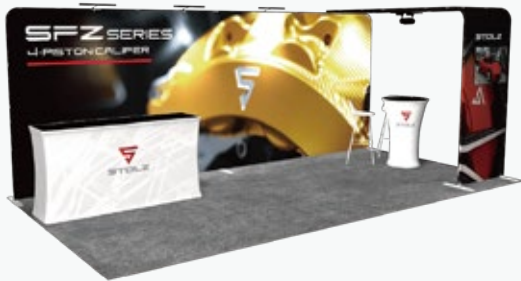

Booth TF-238 / Total : ₩4,150,000

Booth TF-239 / Total : ₩5,050,000

Booth TF-240 / Total : ₩8,410,000

Booth TF-241 / Total : 건적문의

Booth TF-242 / Total : 건적문의

Booth TF-243 / Total : 건적문의

Booth TF-244 / Total : ₩7,740,000