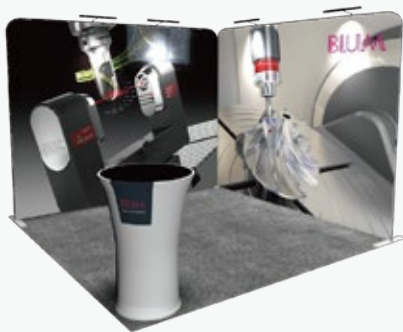

Booth TF-137 / Total : ₩6,050,000

Booth TF-138 / Total : 견적문의

Booth TF-139 / Total : ₩3,450,000

Booth TF-140 / Total : ₩3,450,000

Booth TF-141 / Total : ₩3,340,000

Booth TF-142 / Total : ₩5,380,000

Booth TF-143 / Total : ₩5,050,000