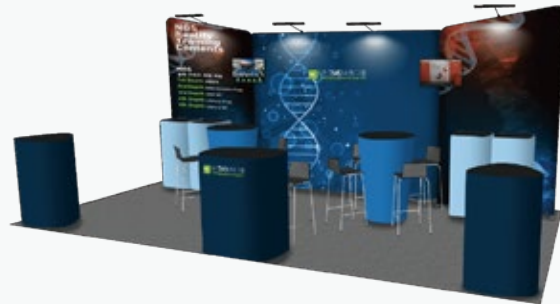

Booth TF-238 / Total : ₩4,150,000

Booth TF-239 / Total : ₩5,050,000

Booth TF-240 / Total : ₩8,410,000

Booth TF-241 / Total : 건적문의

Booth TF-242 / Total : 건적문의

Booth TF-243 / Total : 건적문의

Booth TF-244 / Total : ₩7,740,000