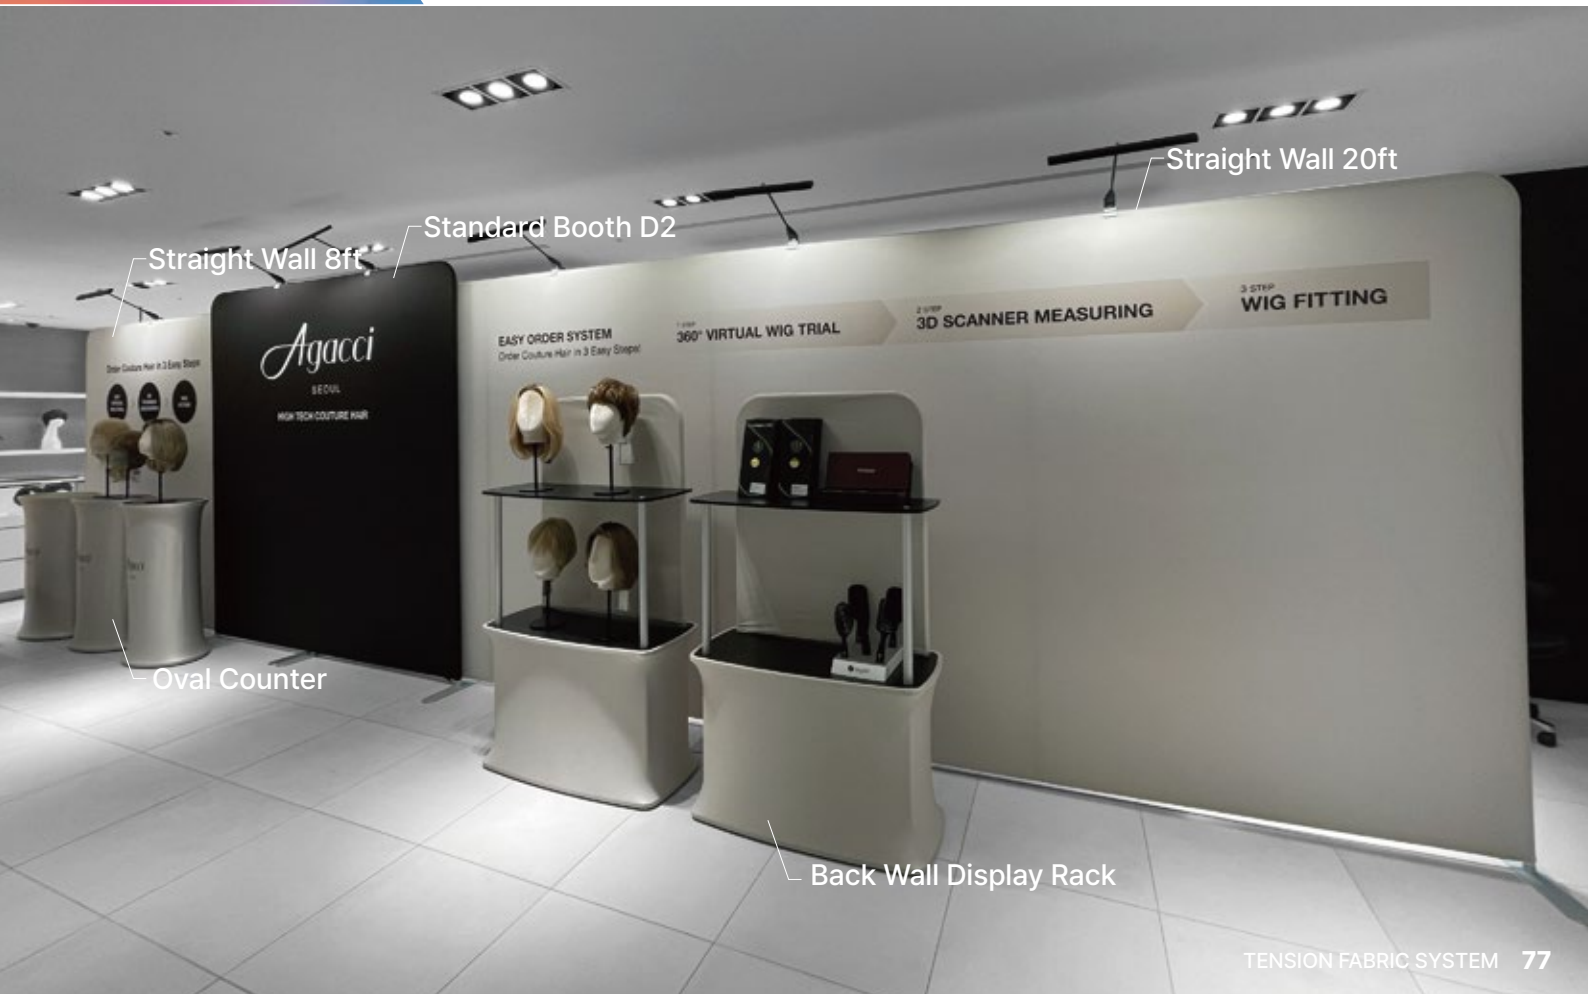

Colum C

Square Hanging Banner

인터뷰영상

SEOUL FOOD 2024

Straight Wall 2500\*1800

Straight Wall 6500\*2300

Straight Wall 3000\*2300

Standard Booth A3

Standard Booth C3

Arch

Straight Wall 20ft

Standard Booth D2

Straight Wall 8ft

Oval Counter

Back Wall Display Rack