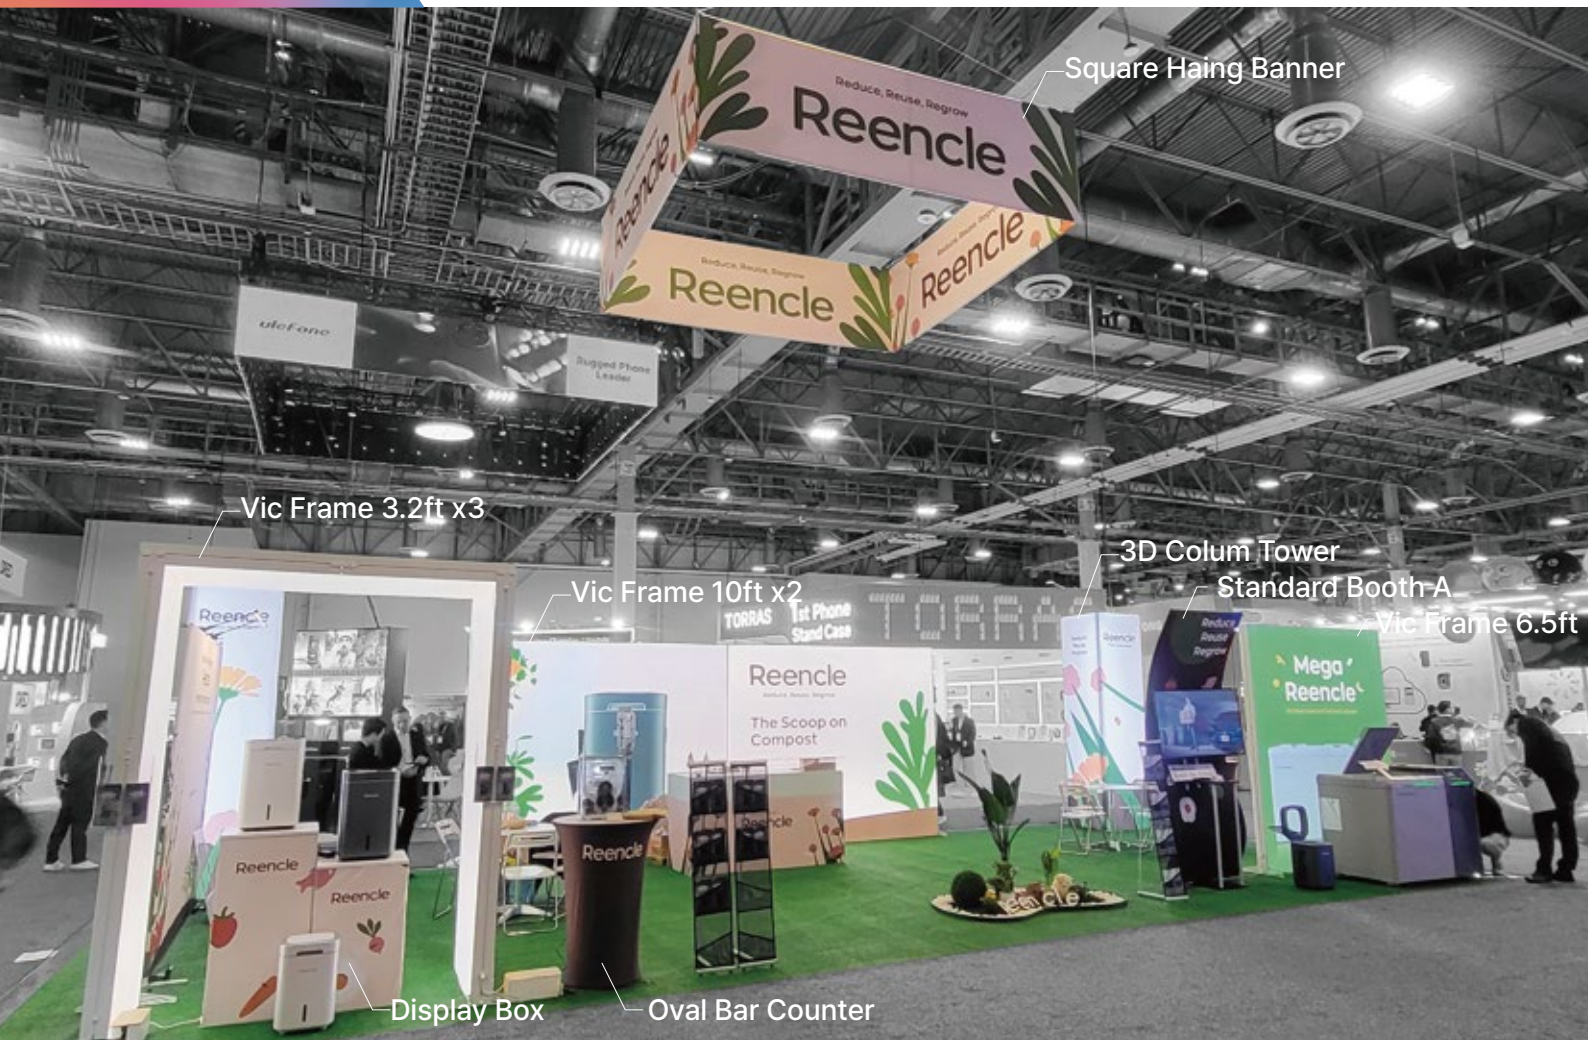

4 Booth

관델라 \_ 퀴텀코리아 2024  
in Kintex

Vicframe Light Wall 10ft X1, 6.5ft X1, 3.2ft X3, 3D Vicframe LED Counter X3

4 Booth

유엔아이엔젤스 \_ Seoul Food 2024  
in Kintex

Vicframe Light Wall 10ft X4

Square Hanging Banner

Vic Frame 3.2ft x3

Vic Frame 10ft x2

3D Colum Tower

Standard Booth-A

Vic Frame 6.5ft

Display Box

Oval Bar Counter

3D Cloum Tower

Standard Booth A7

Vic Frame 10ft

Display Box

Standard Booth A3

Standard Booth C1

Popup+ 1x4

Square Counter A

Table Stand