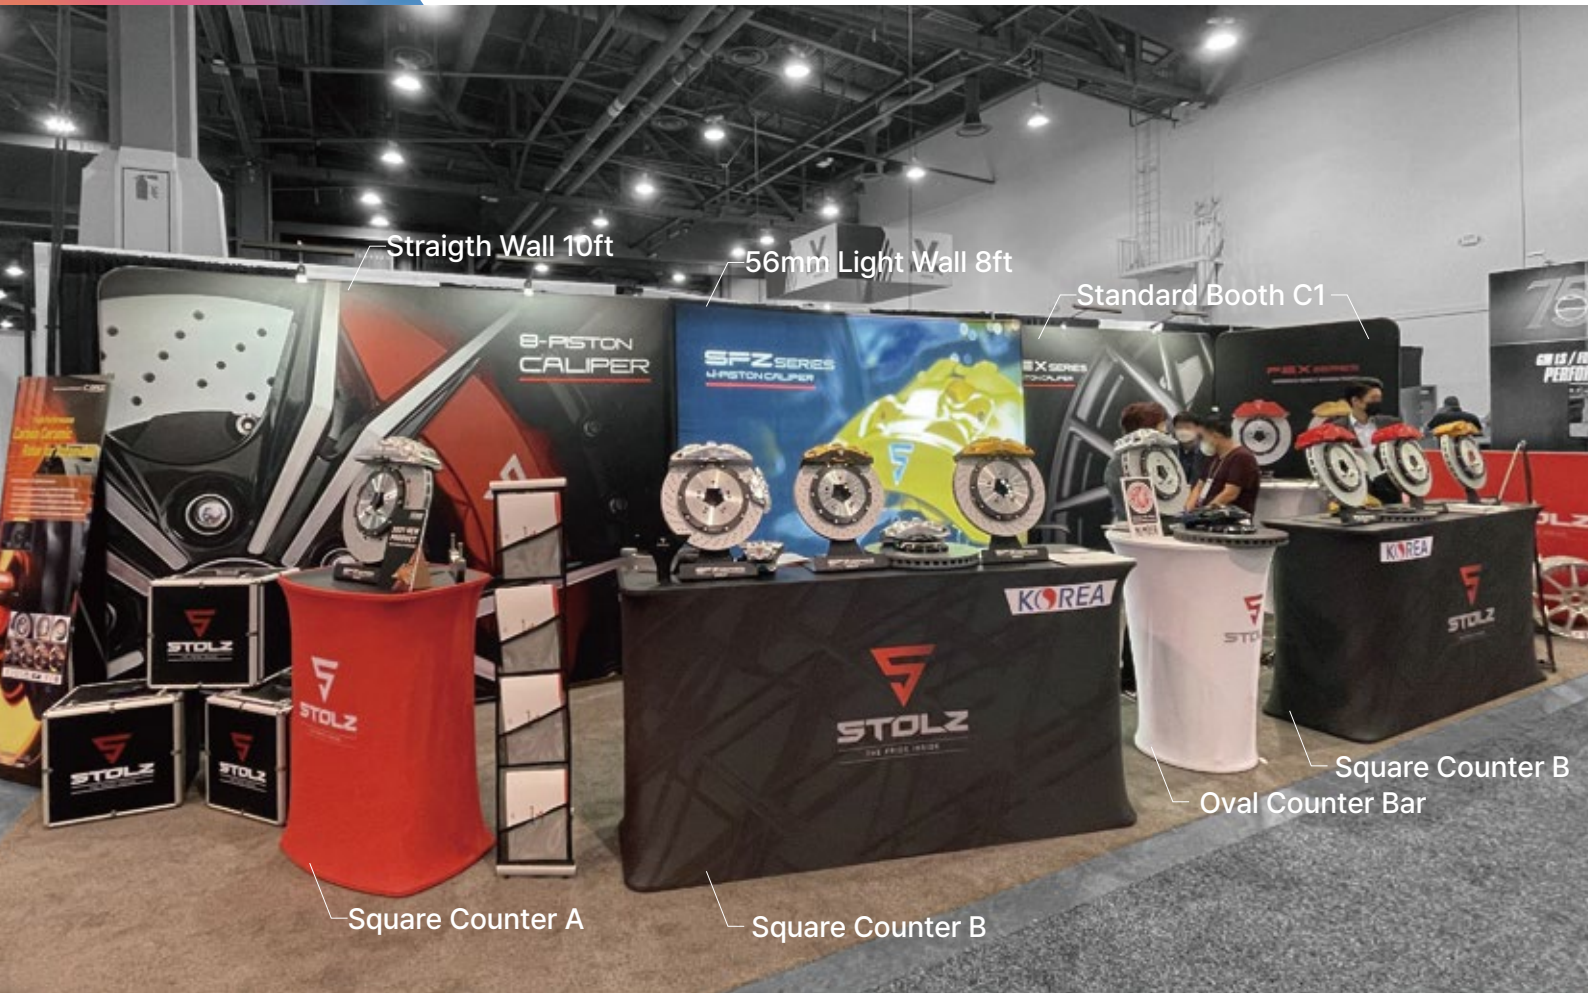

Straight Wall 10ft

56mm Light Wall 8ft

Standard Booth C1

Square Counter A

Square Counter B

Square Counter B
Oval Counter Bar