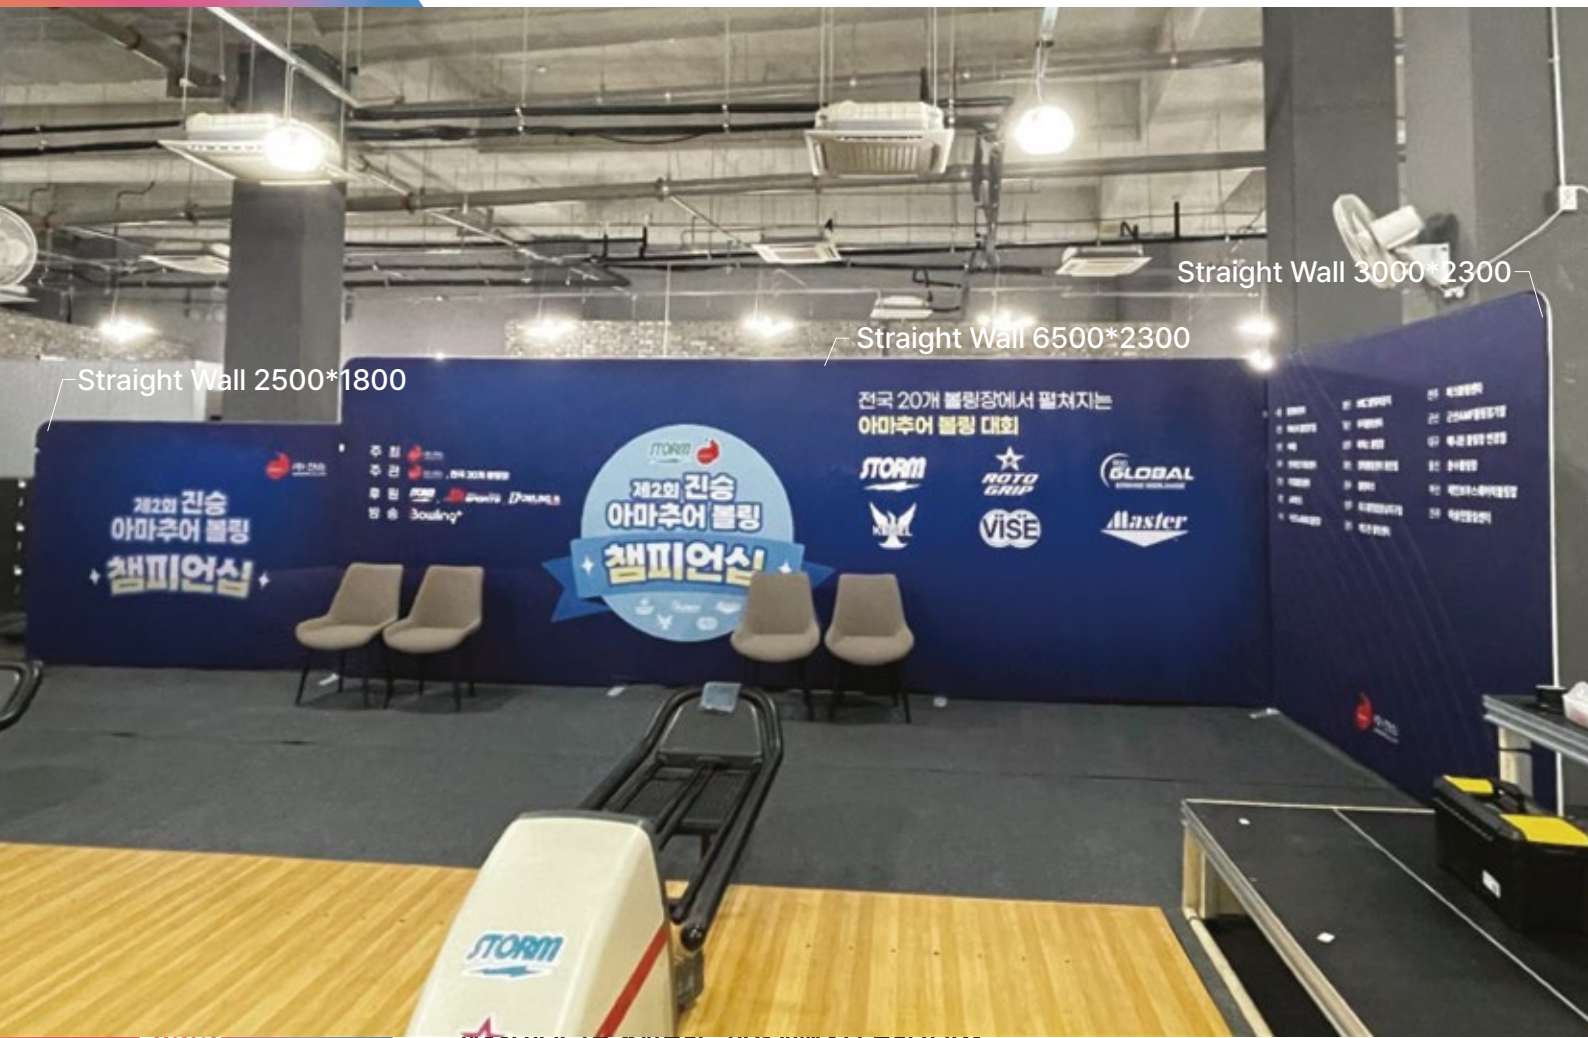

Colum C

Square Hanging Banner

인터뷰영상

SEOUL FOOD 2024

Straight Wall 2500\*1800

Straight Wall 6500\*2300

Straight Wall 3000\*2300

Standard Booth A3

Standard Booth C3

Arch

Straight Wall 20ft

Standard Booth D2

Straight Wall 8ft

Oval Counter

Back Wall Display Rack