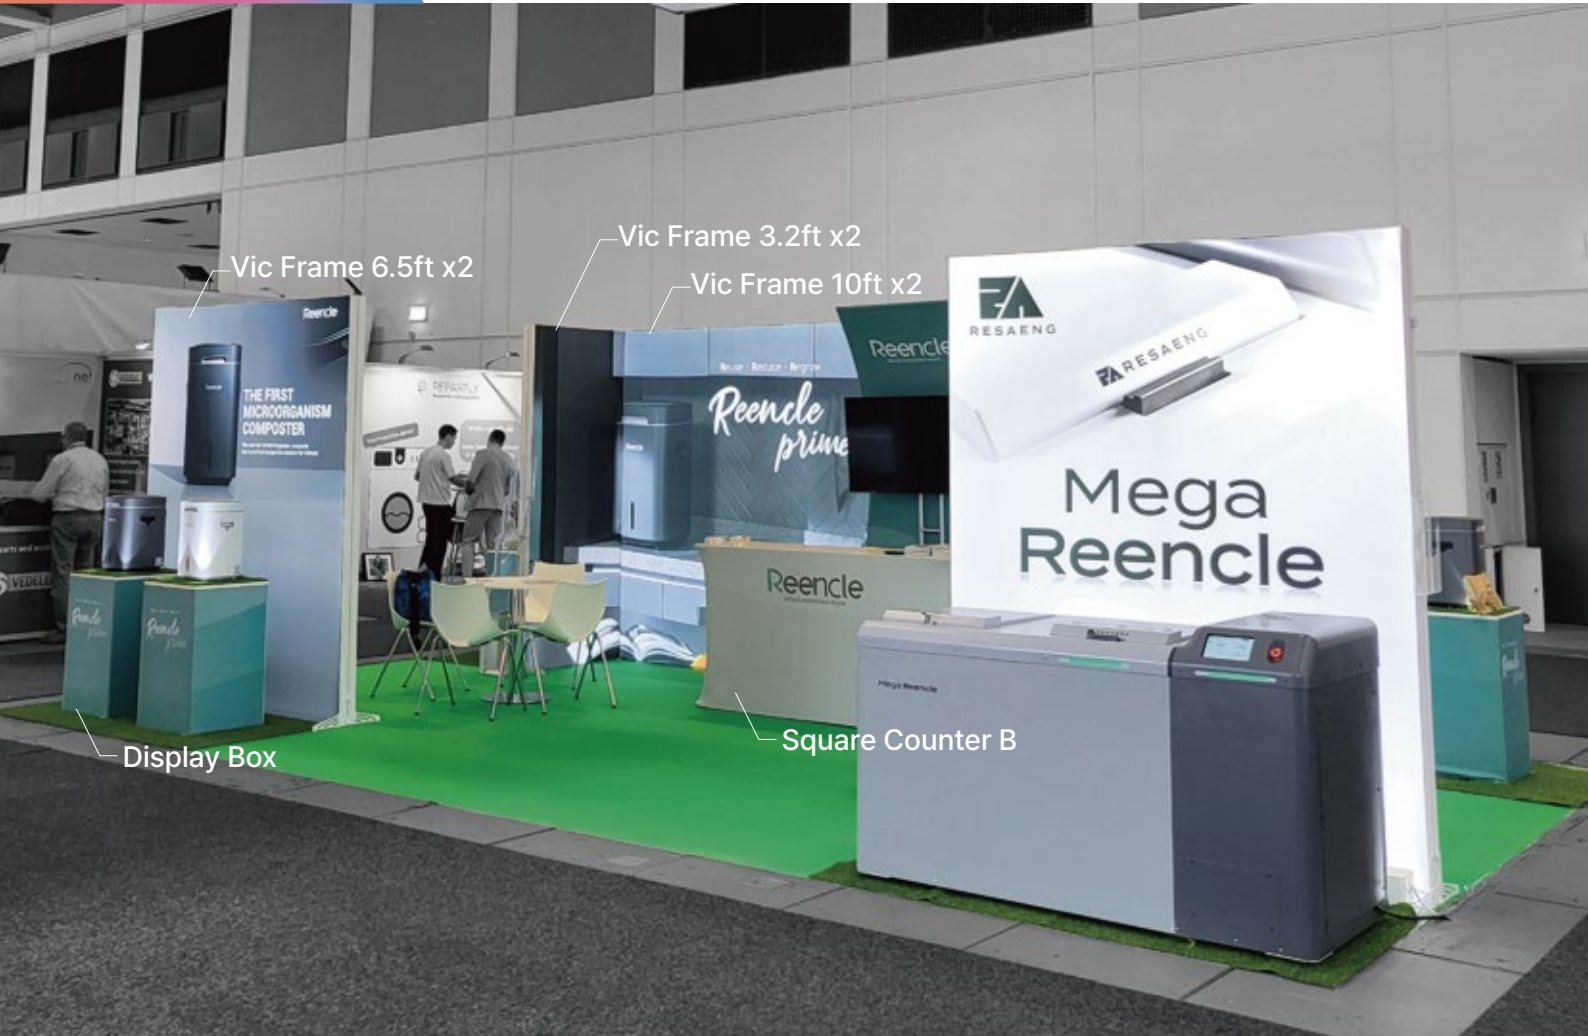

4 Booth

관델라 \_ 퀴텀코리아 2024  
in Kintex

Vicframe Light Wall 10ft X1, 6.5ft X1, 3.2ft X3, 3D Vicframe LED Counter X3

4 Booth

유엔아이엔젤스 \_ Seoul Food 2024  
in Kintex

Vicframe Light Wall 10ft X4

Square Hanging Banner

Vic Frame 3.2ft x3

Vic Frame 10ft x2

3D Colum Tower

Standard Booth-A

Vic Frame 6.5ft

Display Box

Oval Bar Counter

3D Cloum Tower

Standard Booth A7

Vic Frame 10ft

Display Box

Standard Booth A3

Standard Booth C1

Popup+ 1x4

Square Counter A

Table Stand